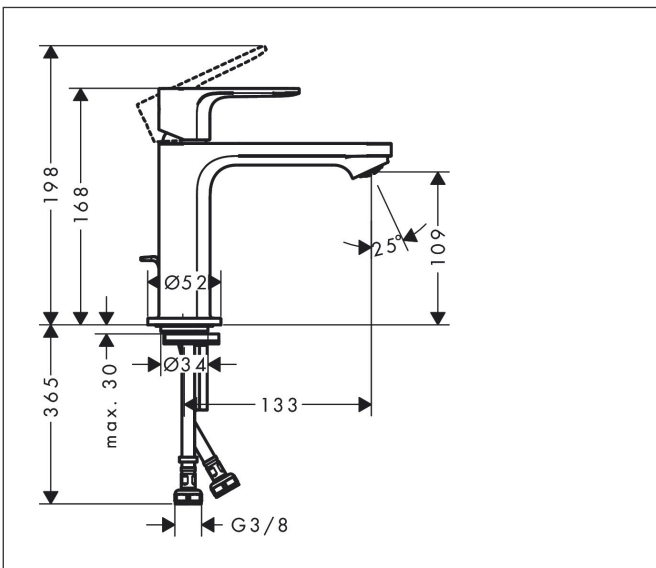

Brand hansgrohe
 Art. Name **Rebris E** Single lever basin mixer 110 CoolStart without hose set
 Art. Nr. 72560000
 Surface Chrome

Product picture

Features

- ComfortZone: 110
- projection: 133 mm
- spout height: 109 mm
- handle variant: lever handle
- spray type: NormalSpray
- maximum flow rate at 3 bar: 5 l/min
- ceramic cartridge
- temperature limitation adjustable
- suitable for continuous flow water heaters
- connection type: G 3/8 hose connections
- connection dimension: DN15
- cold water in basic handle position
- aerator can be easily removed with the help of a coin and without tools
- EU taxonomy: max. 6 l/min - Substantial Contribution (SC) possible

Drawing

Technology

Certificates

Brand hansgrohe
 Art. Name **Rebris E** Single lever basin mixer 110 CoolStart without waste set
 Art. Nr. 72560000
 Surface Chrome

Flow chart