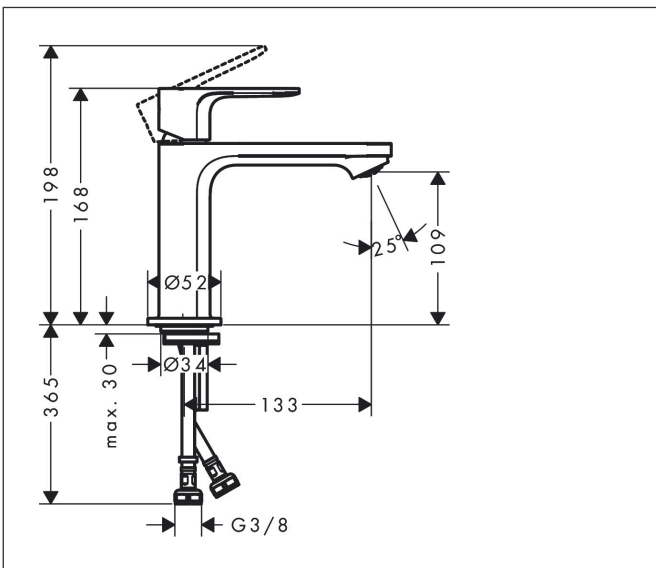

Brand hansgrohe
 Art. Name **Rebris S** Single lever basin mixer 110 CoolStart without waste set
 Art. Nr. 72520000
 Surface Chrome

Product picture

Features

- ComfortZone: 110
- projection: 133 mm
- spout height: 109 mm
- handle variant: lever handle
- spray type: NormalSpray
- maximum flow rate at 3 bar: 5 l/min
- ceramic cartridge
- temperature limitation adjustable
- suitable for continuous flow water heaters
- connection type: G 3/8 hose connections
- connection dimension: DN15
- cold water in basic handle position
- aerator can be easily removed with the help of a coin and without tools
- EU taxonomy: max. 6 l/min - Substantial Contribution (SC) possible

Drawing

Technology

Certificates

Brand hansgrohe
 Art. Name **Rebris S** Single lever basin mixer 110 CoolStart without waste set
 Art. Nr. 72520000
 Surface Chrome

Flow chart