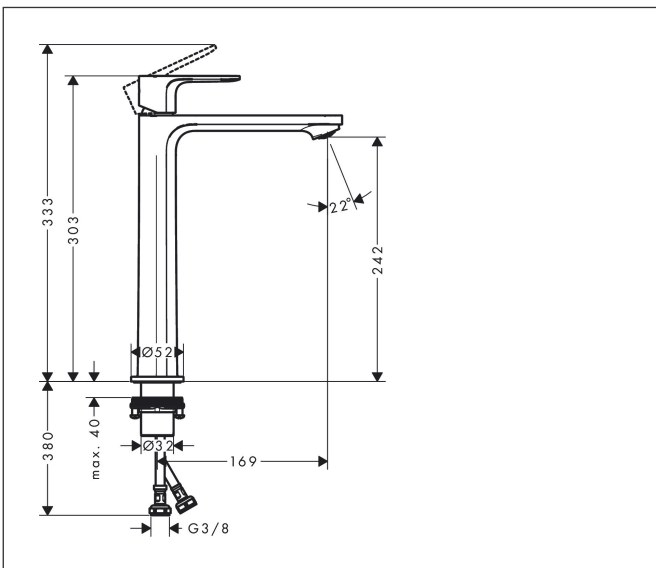

Brand hansgrohe
 Art. Name **Rebris S** Single lever basin mixer 240 CoolStart for wash bowls without waste set
 Art. Nr. 72582000
 Surface Chrome

Product picture

Features

- ComfortZone: 240
- projection: 169 mm
- spout height: 242 mm
- handle variant: lever handle
- spray type: NormalSpray
- maximum flow rate at 3 bar: 5 l/min
- ceramic cartridge
- temperature limitation adjustable
- suitable for continuous flow water heaters
- connection type: G 3/8 hose connections
- connection dimension: DN15
- cold water in basic handle position
- aerator can be easily removed with the help of a coin and without tools
- EU taxonomy: max. 6 l/min - Substantial Contribution (SC) possible

Drawing

Technology

Spray Types

Brand hansgrohe
 Art. Name **Rebris S** Single lever basin mixer 240 CoolStart for wash bowls without waste set
 Art. Nr. 72582000
 Surface Chrome

Flow chart