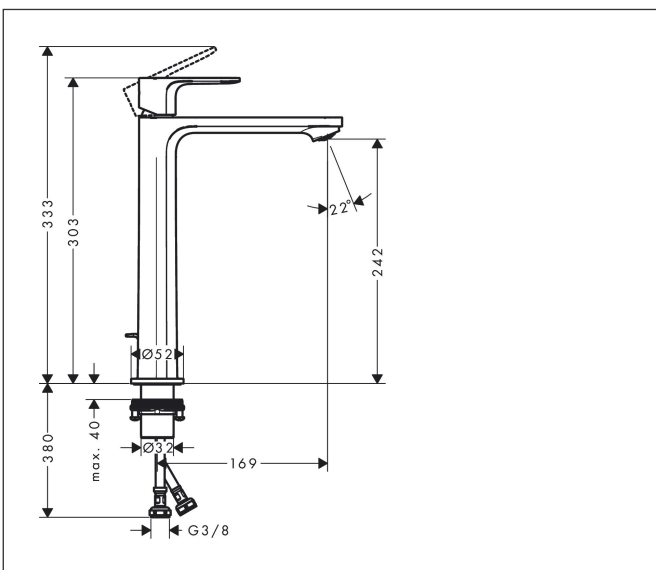

Brand hansgrohe
 Art. Name **Rebris S** Single lever basin mixer 240 CoolStart for wash bowls with pop-up waste set
 Art. Nr. 72580670
 Surface Matt Black

Product picture

Features

- consists of: single lever basin mixer, waste set
- ComfortZone: 240
- projection: 169 mm
- spout height: 242 mm
- handle variant: lever handle
- spray type: NormalSpray
- maximum flow rate at 3 bar: 5 l/min
- ceramic cartridge
- temperature limitation adjustable
- suitable for continuous flow water heaters
- pop-up waste set G 1 1/4
- material waste set: synthetic
- connection type: G 3/8 hose connections
- connection dimension: DN15
- cold water in basic handle position
- additional long lever arm 340 mm included
- aerator can be easily removed with the help of a coin and without tools
- EU taxonomy: max. 6 l/min - Substantial Contribution (SC) possible

Drawing

Technology

Spray Types

Brand hansgrohe
 Art. Name **Rebris S** Single lever basin mixer 240 CoolStart for wash bowls with pop-up waste set
 Art. Nr. 72580670
 Surface Matt Black

Flow chart