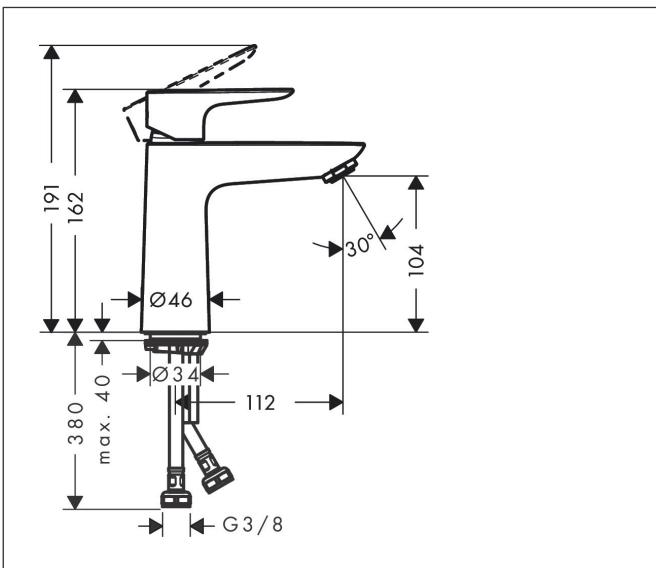

Drawing

Technology

Spray Types