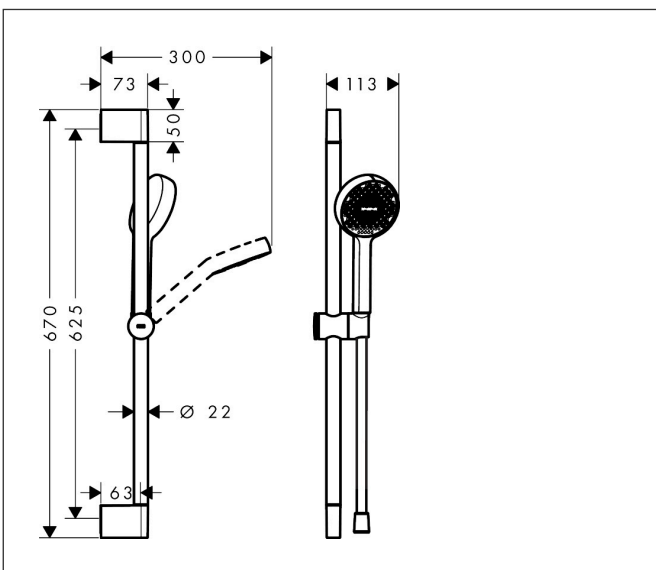

Brand hansgrohe
 Art. Name **Activera Select S** Shower set 95 2jet EcoSmart with shower bar 65 cm
 Art. Nr. 28044670
 Surface Matt Black

Product picture

Drawing

Features

- consists of: slider, shower bar, shower hose, hand shower
- shower head size: 95 mm
- spray type: Rain, ImpactRain
- convenient spray selection via Select button
- FlexPower: nozzles automatically adjust to water pressure by opening and closing
- QuickClean+: reduce limescale deposits thanks to the elasticity of the nozzles
- flow regulator: 8 l/min (with possible tolerances -20 %)
- flow rate Rain spray at 3 bar: 7,2 l/min
- flow rate ImpactRain spray at 3 bar: 6,5 l/min
- maximum flow rate at 3 bar: 7,2 l/min
- function from: 3 l/min
- minimum flow pressure: 0,5 bar
- EasySplit: simplified repair of the product
- slider rotatable on the pipe for left or right operation
- height-adjustable slider with locking push-button slider
- slider with locking mechanism
- wall supports made of plastic
- profile pipe: round
- pipe length: 669 mm
- shower bar diameter: 22 mm
- drilling distance: 625 mm
- shower hose with conical nut on both ends
- pivot connector prevents hose from tangling

Technology

Spray Types

Brand hansgrohe
 Art. Name **Activera Select S** Shower set 95 2jet EcoSmart with shower bar 65 cm
 Art. Nr. 28044670
 Surface Matt Black

Flow chart

- 1 ImpactRain
- 2 Rain
- 3 ImpactRain + Booster
- 4 Rain + Booster

The consumption was measured in combination with the appropriate fittings (thermostat/mixer/in-wall valve) to reflect actual application in practice.