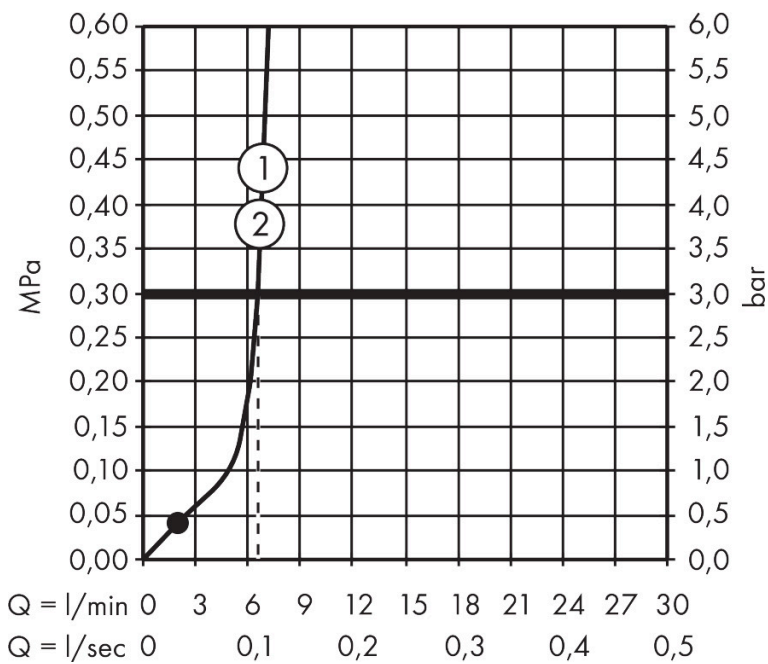

Brand hansgrohe
 Art. Name **Activera Select S** Shower set 95 2jet EcoSmart with shower bar 65 cm
 Art. Nr. 28044670
 Surface Matt Black

Product picture

Drawing

Features

- consists of: slider, shower bar, shower hose, hand shower
- shower head size: 95 mm
- spray type: Rain, ImpactRain
- convenient spray selection via Select button
- FlexPower: nozzles automatically adjust to water pressure by opening and closing
- QuickClean+: reduce limescale deposits thanks to the elasticity of the nozzles
- flow regulator: 8 l/min (with possible tolerances -20 %)
- flow rate Rain spray at 3 bar: 7,2 l/min
- flow rate ImpactRain spray at 3 bar: 6,5 l/min
- maximum flow rate at 3 bar: 7,2 l/min
- function from: 3 l/min
- minimum flow pressure: 0,5 bar
- EasySplit: simplified repair of the product
- slider rotatable on the pipe for left or right operation
- height-adjustable slider with locking push-button slider
- slider with locking mechanism
- wall supports made of plastic
- profile pipe: round
- pipe length: 669 mm
- shower bar diameter: 22 mm
- drilling distance: 625 mm
- shower hose with conical nut on both ends
- pivot connector prevents hose from tangling

Technology

Spray Types

Brand hansgrohe
 Art. Name **Activera Select S** Shower set 95 2jet EcoSmart with shower bar 65 cm
 Art. Nr. 28044670
 Surface Matt Black

Flow chart

- 1 ImpactRain
- 2 Rain
- 3 ImpactRain + Booster
- 4 Rain + Booster

The consumption was measured in combination with the appropriate fittings (thermostat/mixer/in-wall valve) to reflect actual application in practice.