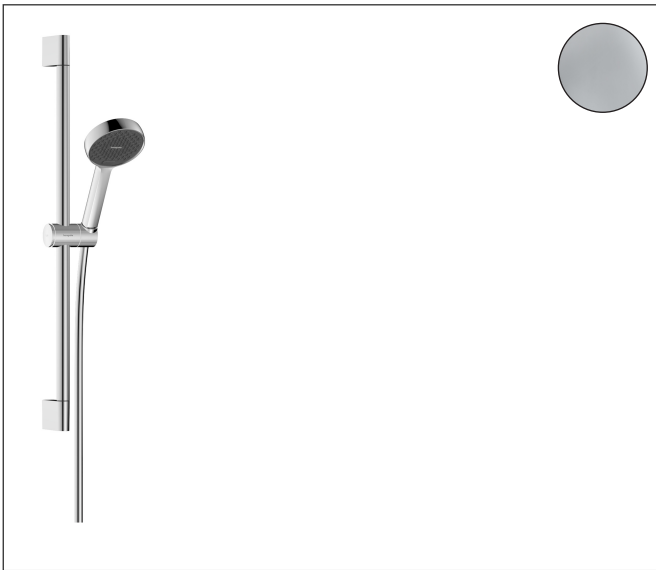

Brand hansgrohe
 Art. Name **Activera Select S** Shower set 95 2jet EcoSmart with shower bar 65 cm
 Art. Nr. 28044000
 Surface Chrome

Product picture

Drawing

Features

- consists of: slider, shower bar, shower hose, hand shower
- shower head size: 95 mm
- spray type: Rain, ImpactRain
- convenient spray selection via Select button
- FlexPower: nozzles automatically adjust to water pressure by opening and closing
- QuickClean+: reduce limescale deposits thanks to the elasticity of the nozzles
- flow regulator: 8 l/min (with possible tolerances -20 %)
- flow rate Rain spray at 3 bar: 7,2 l/min
- flow rate ImpactRain spray at 3 bar: 6,5 l/min
- maximum flow rate at 3 bar: 7,2 l/min
- function from: 3 l/min
- minimum flow pressure: 0,5 bar
- EasySplit: simplified repair of the product
- slider rotatable on the pipe for left or right operation
- height-adjustable slider with locking push-button slider
- slider with locking mechanism
- wall supports made of plastic
- profile pipe: round
- pipe length: 669 mm
- shower bar diameter: 22 mm
- drilling distance: 625 mm
- shower hose with conical nut on both ends
- pivot connector prevents hose from tangling

Technology

Spray Types

Brand hansgrohe
 Art. Name **Activera Select S** Shower set 95 2jet EcoSmart with shower bar 65 cm
 Art. Nr. 28044000
 Surface Chrome

Flow chart

- 1 ImpactRain
- 2 Rain
- 3 ImpactRain + Booster
- 4 Rain + Booster