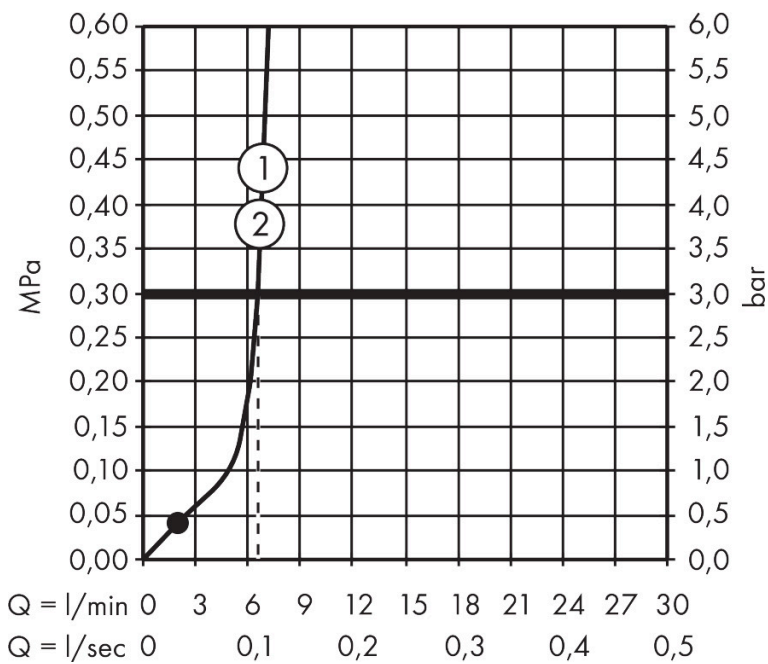

Brand hansgrohe
 Art. Name **Activera Select S** Shower set 95 2jet EcoSmart with shower bar 65 cm
 Art. Nr. 28044000
 Surface Chrome

Product picture

Drawing

Features

- consists of: slider, shower bar, shower hose, hand shower
- shower head size: 95 mm
- spray type: Rain, ImpactRain
- convenient spray selection via Select button
- FlexPower: nozzles automatically adjust to water pressure by opening and closing
- QuickClean+: reduce limescale deposits thanks to the elasticity of the nozzles
- flow regulator: 8 l/min (with possible tolerances -20 %)
- flow rate Rain spray at 3 bar: 7,2 l/min
- flow rate ImpactRain spray at 3 bar: 6,5 l/min
- maximum flow rate at 3 bar: 7,2 l/min
- function from: 3 l/min
- minimum flow pressure: 0,5 bar
- EasySplit: simplified repair of the product
- slider rotatable on the pipe for left or right operation
- height-adjustable slider with locking push-button slider
- slider with locking mechanism
- wall supports made of plastic
- profile pipe: round
- pipe length: 669 mm
- shower bar diameter: 22 mm
- drilling distance: 625 mm
- shower hose with conical nut on both ends
- pivot connector prevents hose from tangling

Technology

Spray Types

Brand hansgrohe
 Art. Name **Activera Select S** Shower set 95 2jet EcoSmart with shower bar 65 cm
 Art. Nr. 28044000
 Surface Chrome

Flow chart

- 1 ImpactRain
- 2 Rain
- 3 ImpactRain + Booster
- 4 Rain + Booster

The consumption was measured in combination with the appropriate fittings (thermostat/mixer/in-wall valve) to reflect actual application in practice.