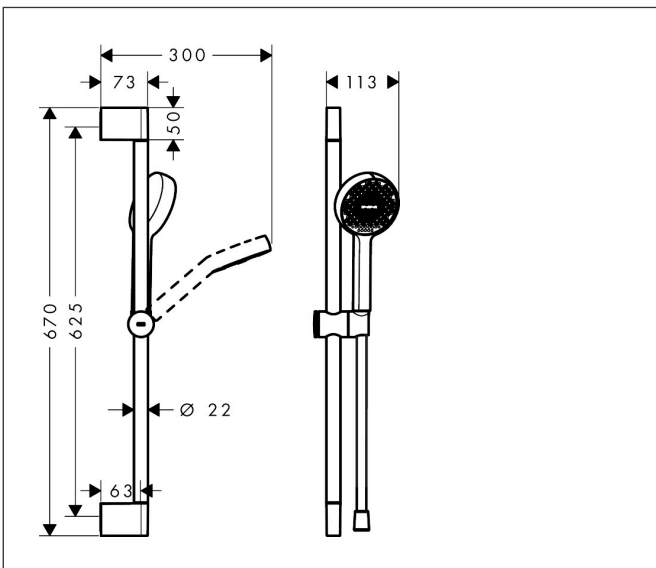

Brand hansgrohe
 Art. Name **Activera Select S** Shower set 95 2jet EcoSmart with shower bar 65 cm
 Art. Nr. 28044000
 Surface Chrome

Product picture

Drawing

Features

- consists of: slider, shower bar, shower hose, hand shower
- shower head size: 95 mm
- spray type: Rain, ImpactRain
- convenient spray selection via Select button
- FlexPower: nozzles automatically adjust to water pressure by opening and closing
- QuickClean+: reduce limescale deposits thanks to the elasticity of the nozzles
- flow regulator: 8 l/min (with possible tolerances -20 %)
- flow rate Rain spray at 3 bar: 7,2 l/min
- flow rate ImpactRain spray at 3 bar: 6,5 l/min
- maximum flow rate at 3 bar: 7,2 l/min
- function from: 3 l/min
- minimum flow pressure: 0,5 bar
- EasySplit: simplified repair of the product
- slider rotatable on the pipe for left or right operation
- height-adjustable slider with locking push-button slider
- slider with locking mechanism
- wall supports made of plastic
- profile pipe: round
- pipe length: 669 mm
- shower bar diameter: 22 mm
- drilling distance: 625 mm
- shower hose with conical nut on both ends
- pivot connector prevents hose from tangling

Technology

Spray Types

Brand hansgrohe
 Art. Name **Activera Select S** Shower set 95 2jet EcoSmart with shower bar 65 cm
 Art. Nr. 28044000
 Surface Chrome

Flow chart

- 1 ImpactRain
- 2 Rain
- 3 ImpactRain + Booster
- 4 Rain + Booster

The consumption was measured in combination with the appropriate fittings (thermostat/mixer/in-wall valve) to reflect actual application in practice.