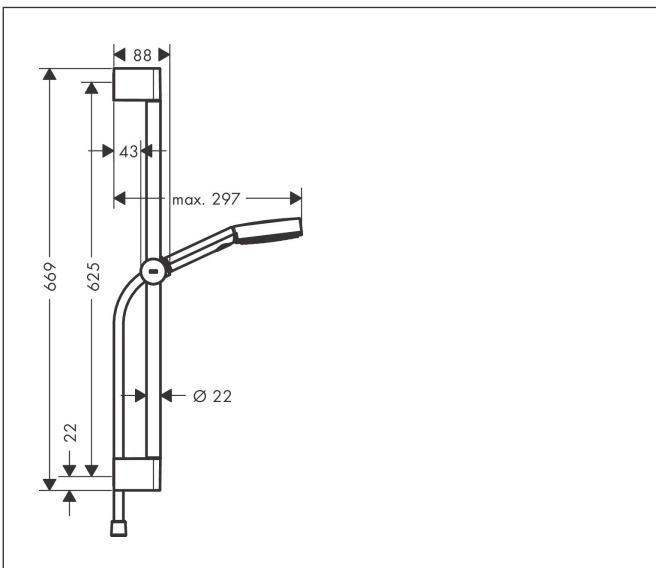

Brand
Art. Name
Art. Nr.
Surface

hansgrohe
Pulsify Select S Shower set 105 3jet Relaxation EcoSmart with shower bar 65 cm
24161000
Chrome

Product picture

Features

- consists of: hand shower, shower hose, slider, shower bar
- shower head size: 105 mm
- spray type: PowderRain, IntenseRain, Massage spray
- convenient spray selection via Select button
- QuickClean: Limescale deposits can simply be rubbed off with your finger
- maximum flow rate at 3 bar: 6,9 l/min
- function from: 4 l/min
- minimum flow pressure: 1 bar
- operating pressure: min. 1 bar/max. 6 bar
- height-adjustable slider with locking push-button slider
- slider rotatable on the pipe for left or right operation
- wall supports made of plastic
- slider made of plastic/metal
- profile pipe: round
- pipe length: 669 mm
- shower bar diameter: 22 mm
- drilling distance: 625 mm
- shower hose with conical nut on both ends
- pivot connector prevents hose from tangling
- EU taxonomy: max. 8 l/min - Do No Significant Harm (DNSH)

Drawing

Technology

Spray Types

Certificates

Brand hansgrohe
 Art. Name **Pulsify Select S** Shower set 105 3jet Relaxation EcoSmart with shower bar 65 cm
 Art. Nr. 24161000
 Surface Chrome

Flow chart