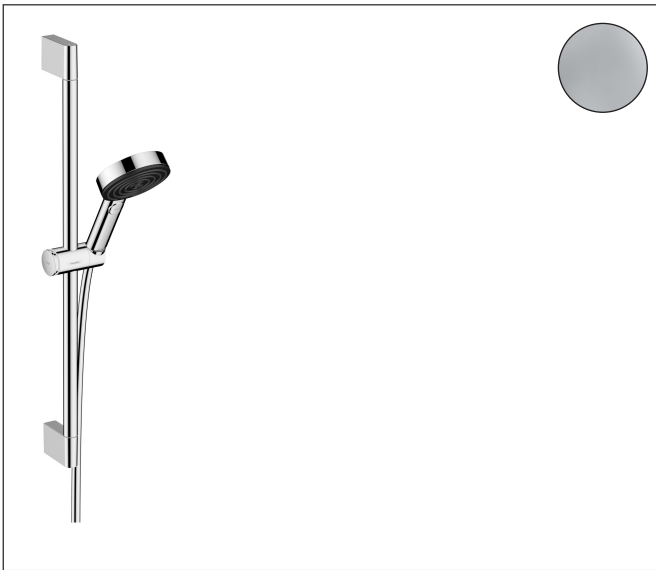

Brand
Art. Name
Art. Nr.
Surface

hansgrohe
Pulsify Select S Shower set 105 3jet Relaxation EcoSmart with shower bar 65 cm
24161000
Chrome

Product picture

Features

- consists of: hand shower, shower hose, slider, shower bar
- shower head size: 105 mm
- spray type: PowderRain, IntenseRain, Massage spray
- convenient spray selection via Select button
- QuickClean: Limescale deposits can simply be rubbed off with your finger
- maximum flow rate at 3 bar: 6,9 l/min
- function from: 4 l/min
- minimum flow pressure: 1 bar
- operating pressure: min. 1 bar/max. 6 bar
- height-adjustable slider with locking push-button slider
- slider rotatable on the pipe for left or right operation
- wall supports made of plastic
- slider made of plastic/metal
- profile pipe: round
- pipe length: 669 mm
- shower bar diameter: 22 mm
- drilling distance: 625 mm
- shower hose with conical nut on both ends
- pivot connector prevents hose from tangling
- EU taxonomy: max. 8 l/min - Do No Significant Harm (DNSH)

Drawing

Technology

Spray Types

Certificates

Brand hansgrohe
 Art. Name **Pulsify Select S** Shower set 105 3jet Relaxation EcoSmart with shower bar 65 cm
 Art. Nr. 24161000
 Surface Chrome

Flow chart