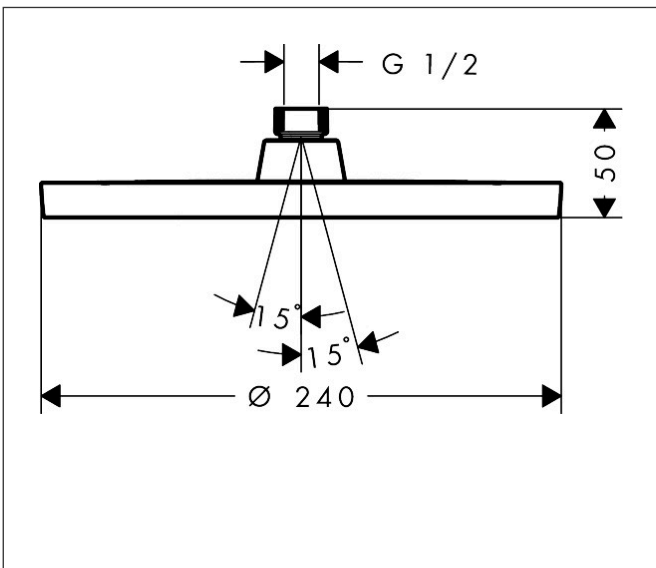

Brand hansgrohe
 Art. Name **Activera S** Overhead shower 240 1jet EcoSmart
 Art. Nr. 28056670
 Surface Matt Black

Product picture

Features

- shower head size: 240 mm
- spray type: Rain
- FlexPower: nozzles automatically adjust to water pressure by opening and closing
- QuickClean+: reduce limescale deposits thanks to the elasticity of the nozzles
- flow regulator: 8 l/min (with possible tolerances -20 %)
- flow rate Rain spray at 3 bar: 7,2 l/min
- function from: 4,8 l/min
- maximum flow rate at 3 bar: 7,2 l/min
- minimum flow pressure: 0,7 bar
- overhead shower angle adjustable
- material spray disc: plastic
- spray disc surface: graphite
- installation: ceiling or wall
- connection thread: G 1/2
- connection dimension: DN15
- suitable for continuous flow water heaters
- EU taxonomy: max. 8 l/min - Do No Significant Harm (DNSH)

Drawing

Technology

Spray Types

Brand hansgrohe
 Art. Name **Activera S** Overhead shower 240 1jet EcoSmart
 Art. Nr. 28056670
 Surface Matt Black

Required parts (choose one)

Product picture	Art. Name	Art. Nr.
	hansgrohe Shower arm 24 cm	27809670
	hansgrohe Ceiling connector 10 cm	27804670
	hansgrohe Ceiling connector 30 cm	27805670

Brand hansgrohe
 Art. Name **Activera S** Overhead shower 240 1jet EcoSmart
 Art. Nr. 28056670
 Surface Matt Black

Flow chart