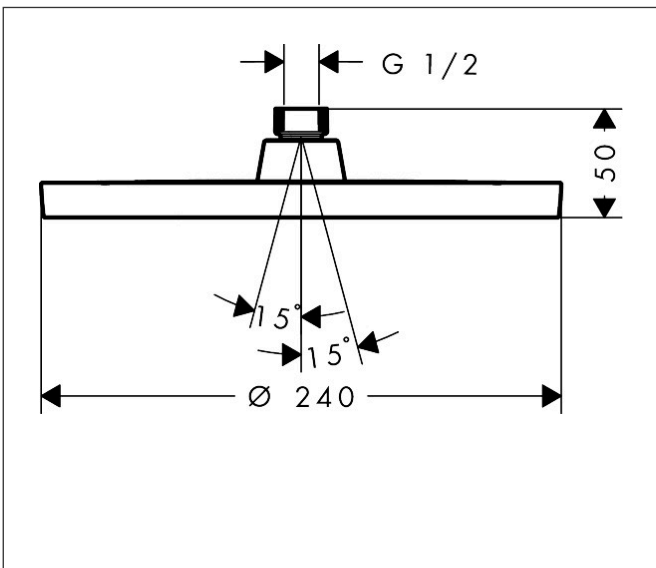

Brand hansgrohe
 Art. Name **Activera S** Overhead shower 240 1jet EcoSmart
 Art. Nr. 28056000
 Surface Chrome

Product picture

Drawing

Features

- shower head size: 240 mm
- spray type: Rain
- FlexPower: nozzles automatically adjust to water pressure by opening and closing
- QuickClean+: reduce limescale deposits thanks to the elasticity of the nozzles
- flow regulator: 8 l/min (with possible tolerances -20 %)
- flow rate Rain spray at 3 bar: 7,2 l/min
- function from: 4,8 l/min
- maximum flow rate at 3 bar: 7,2 l/min
- minimum flow pressure: 0,7 bar
- overhead shower angle adjustable
- material spray disc: plastic
- spray disc surface: graphite
- installation: ceiling or wall
- connection thread: G ½
- connection dimension: DN15
- suitable for continuous flow water heaters
- EU taxonomy: max. 8 l/min - Do No Significant Harm (DNSH)

Technology

Spray Types

Brand hansgrohe
 Art. Name **Activera S** Overhead shower 240 1jet EcoSmart
 Art. Nr. 28056000
 Surface Chrome

Required parts (choose one)

Product picture	Art. Name	Art. Nr.
	hansgrohe Shower arm 24 cm	27809000
	hansgrohe Ceiling connector 10 cm	27804000
	hansgrohe Ceiling connector 30 cm	27805000

Brand hansgrohe
 Art. Name **Activera S** Overhead shower 240 1jet EcoSmart
 Art. Nr. 28056000
 Surface Chrome

Flow chart