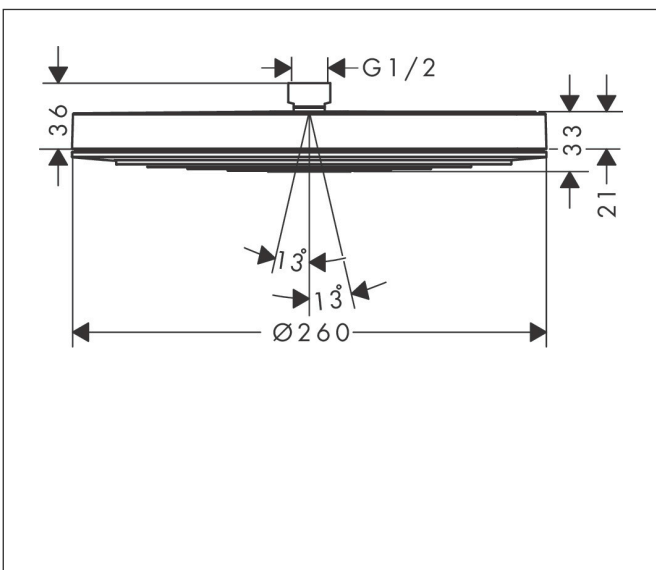

Brand hansgrohe
 Art. Name **Pulsify S** Overhead shower 260 1jet
 Art. Nr. 24140140
 Surface Brushed Bronze

Product picture

Features

- shower head size: 260 mm
- spray type: PowderRain
- flow rate PowderRain spray at 3 bar: 12,3 l/min
- function from: 6,9 l/min
- maximum flow rate at 3 bar: 12,3 l/min
- minimum flow pressure: 1 bar
- Fast Drain empties the overhead shower from an angle of 10°
- overhead shower angle adjustable
- material spray disc: plastic
- spray disc surface: graphite
- installation: ceiling or wall
- connection thread: G 1/2
- connection dimension: DN15
- suitable for continuous flow water heaters

Drawing

Technology

Spray Types

Brand hansgrohe
 Art. Name **Pulsify S** Overhead shower 260 1jet
 Art. Nr. 24140140
 Surface Brushed Bronze

Required parts (choose one)

Product picture	Art. Name	Art. Nr.
	hansgrohe Wall connector for overhead shower 260	24149140
	hansgrohe Shower arm S 39 cm	24357140
	hansgrohe Ceiling connector S 10 cm	27393140
	hansgrohe Ceiling connector S 30 cm	27389140

Brand hansgrohe
 Art. Name **Pulsify S** Overhead shower 260 1jet
 Art. Nr. 24140140
 Surface Brushed Bronze

Flow chart