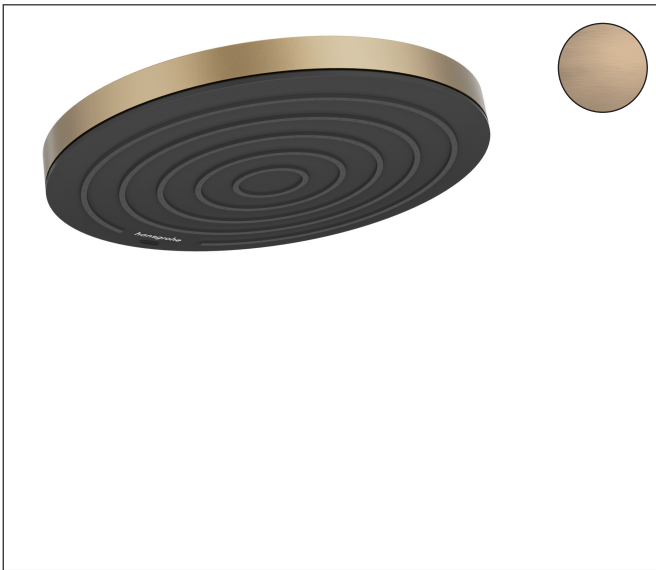

Brand hansgrohe
 Art. Name **Pulsify S** Overhead shower 260 1jet
 Art. Nr. 24140140
 Surface Brushed Bronze

Product picture

Features

- shower head size: 260 mm
- spray type: PowderRain
- flow rate PowderRain spray at 3 bar: 12,3 l/min
- function from: 6,9 l/min
- maximum flow rate at 3 bar: 12,3 l/min
- minimum flow pressure: 1 bar
- Fast Drain empties the overhead shower from an angle of 10°
- overhead shower angle adjustable
- material spray disc: plastic
- spray disc surface: graphite
- installation: ceiling or wall
- connection thread: G 1/2
- connection dimension: DN15
- suitable for continuous flow water heaters

Drawing

Technology

Spray Types

Brand hansgrohe
 Art. Name **Pulsify S** Overhead shower 260 1jet
 Art. Nr. 24140140
 Surface Brushed Bronze

Required parts (choose one)

Product picture	Art. Name	Art. Nr.
	hansgrohe Wall connector for overhead shower 260	24149140
	hansgrohe Shower arm S 39 cm	24357140
	hansgrohe Ceiling connector S 10 cm	27393140
	hansgrohe Ceiling connector S 30 cm	27389140

Brand hansgrohe
 Art. Name **Pulsify S** Overhead shower 260 1jet
 Art. Nr. 24140140
 Surface Brushed Bronze

Flow chart